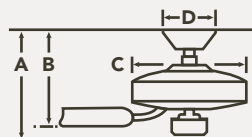

COORDINATING LIGHTING

To see the complete Lyndon™ Collection visit Kichler.com.

Outdoor Pendant
49447AZ

Outdoor Wall
49496AZ

BLADE SPECS

Blade Finish & Part Number (Side 1) (Reversible) Fan Finish

HANGING MEASUREMENTS

WITH 4.5" DOWNROD

Fixture Drop (from ceiling)	Blade Drop (from ceiling)	Housing (width)	Ceiling Canopy (width)
A: 19.00"	B: 13.25"	C: 9.50"	D: 6.75"

AIR PERFORMANCE

AIRFLOW Cubic Ft. Per Minute on High	POWER USAGE Watts on High (Excludes Lights)	AIRFLOW EFFICIENCY Cubic Ft. Per Minute Per Watt
4946	65	77